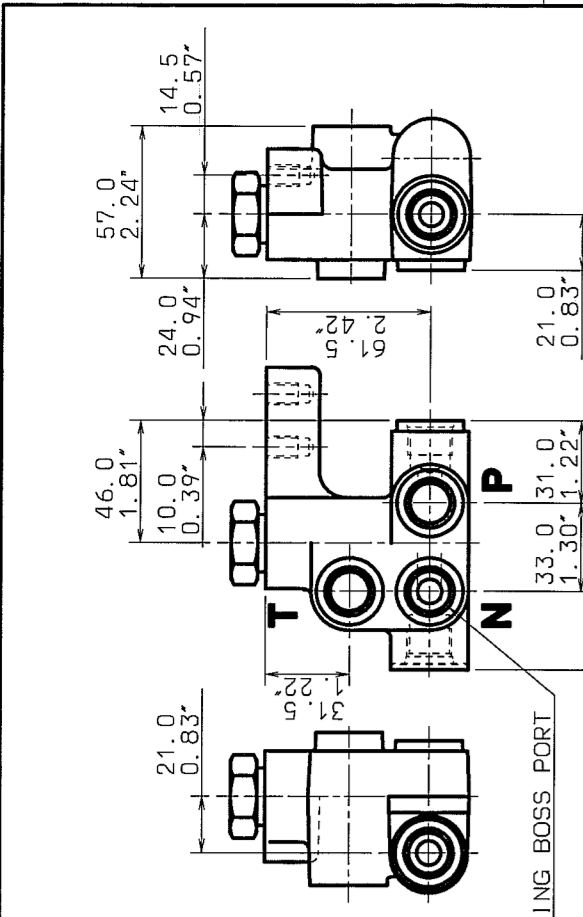

Table with columns for DATE, CHANGE, CHARGED, MODEL, APPROVED, CHECKED, DRAWN, and SCALE. Model: MT36 HST MFD. Scale: 1/5.

Table with columns for DATE, CHANGE, CHARGED, MODEL, APPROVED, CHECKED, DRAWN, and SCALE. Model: MT36 HST MFD. Scale: 1/5.