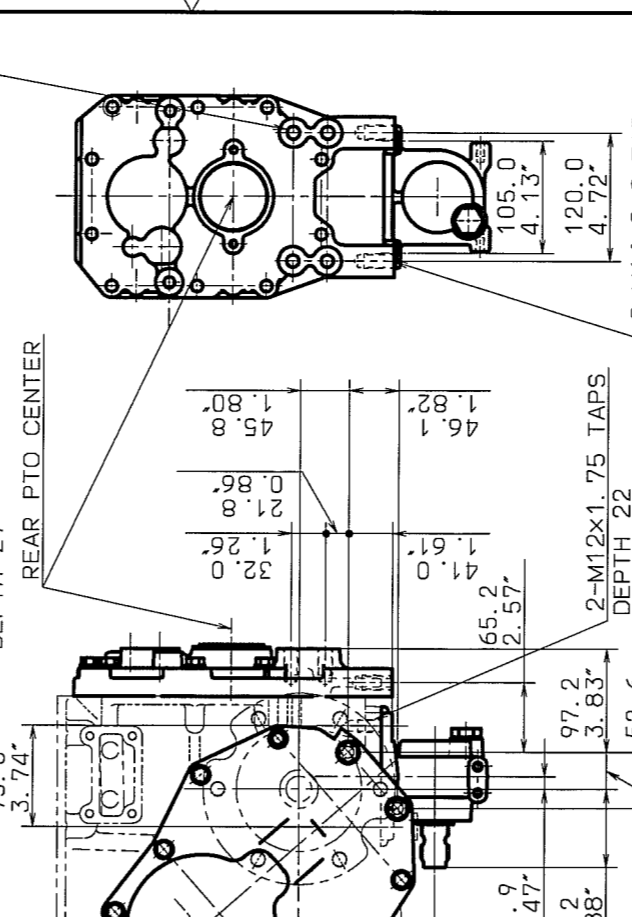

Table with columns for DATE, CHANGE, CHARGED, MODEL, APPROVED, CHECKED, DRAWN, and SCALE. Model: MT36 HST MFD. Scale: 1/5.

Table with columns for DATE, CHANGE, CHARGED, MODEL, APPROVED, CHECKED, DRAWN, and SCALE. Model: MT36 HST MFD. Scale: 1/5.