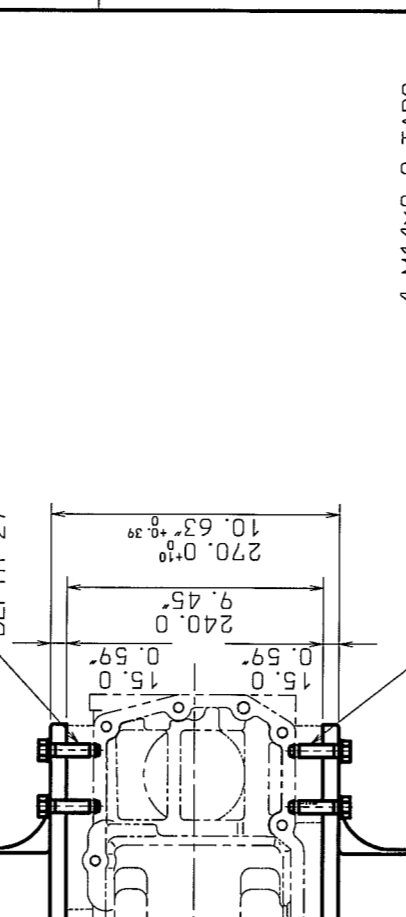

Table with columns for DATE, CHANGE, CHARGED, MODEL, APPROVED, CHECKED, DRAWN, and SCALE. Model: MT36 HST MFD. Scale: 1/5.

Table with columns for DATE, CHANGE, CHARGED, MODEL, APPROVED, CHECKED, DRAWN, and SCALE. Model: MT36 HST MFD. Scale: 1/5.