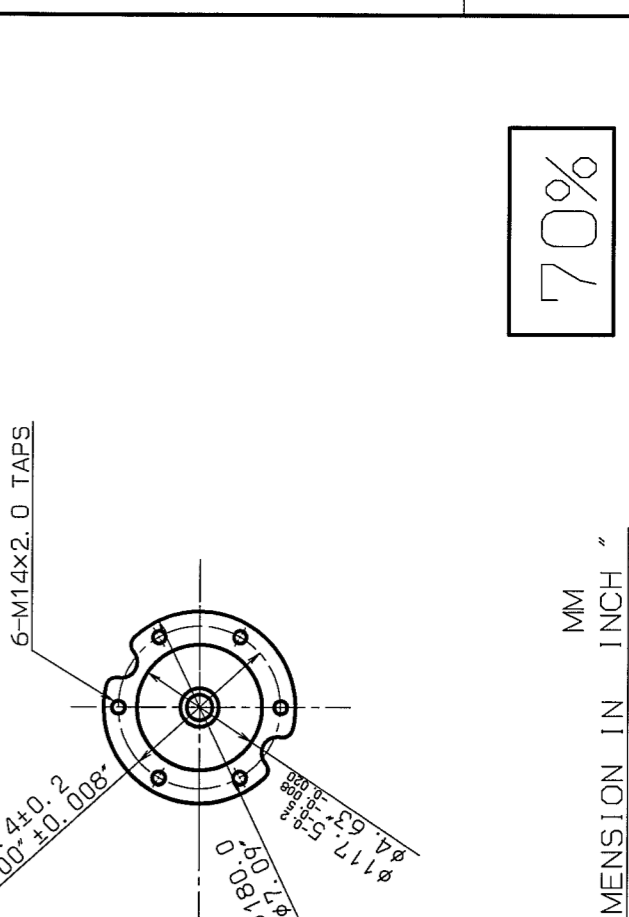

Table with columns for DATE, CHANGE, CHARGED, MODEL, APPROVED, CHECKED, DRAWN, and SCALE. Model: MT36 HST MFD. Scale: 1/5.

Table with columns for DATE, CHANGE, CHARGED, MODEL, APPROVED, CHECKED, DRAWN, and SCALE. Model: MT36 HST MFD. Scale: 1/5.